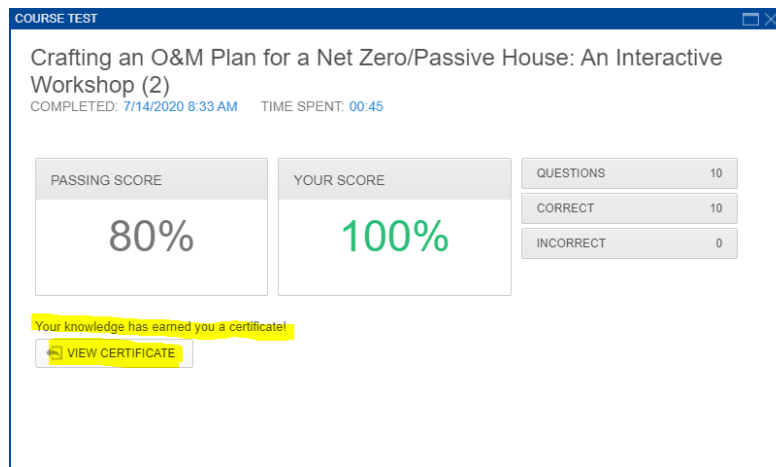

You must score an 80% or better on the quiz to earn your PDH certificate. Upon completion of the quiz with a passing score you will be prompted to download a copy of your PDH certificate.